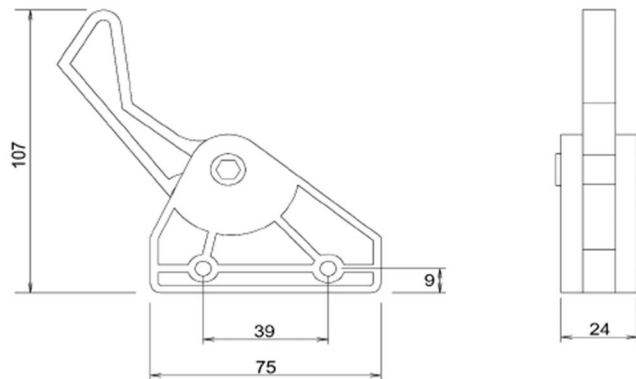

## RG-05 Rope Latch

- RG-05 Bag Opener has been designed specifically to open and hold closed monorail system bags
- Can be retrofitted to a number of different makes of monorail bags
- Made from high impact injection-molded plastic
- It is capable of holding bag loads of up to 50kg
- Suits 3.5mm to 6mm cord size
- Fits onto Futurail and Speedco bags.